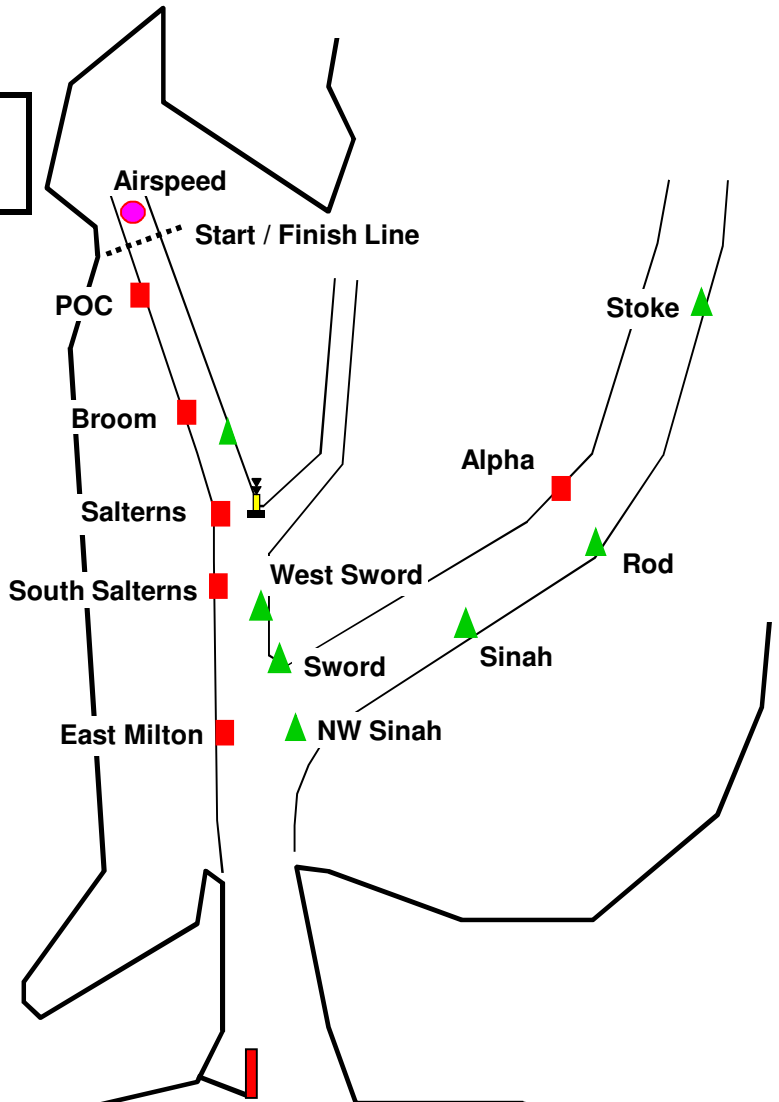

Out of Harbour Race Chart

Aug 2019

TIDE:

Course

Horse Sand Fort